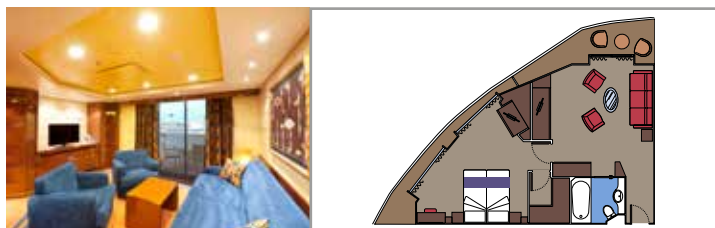

SUITE AUREA

INCLUDED FACILITIES

- Some Suites have a panoramic sealed window
- Spacious wardrobe
- Sitting area with sofa
- Comfortable double bed or single beds (on request)
- Bathroom with bathtub, vanity area with hairdryer
- Interactive TV, telephone, safe, minibar and air conditioning
- Wifi connection available (for a fee)

GRAND SUITE AUREA

SX

≈38-41
≈4-6
9-11
4

- > Sitting area with sofa
- > Walk-in wardrobe