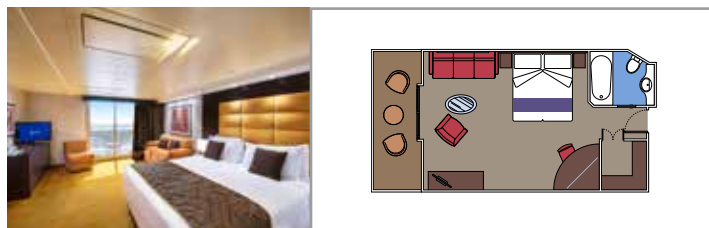

- Some Suites have a panoramic sealed window
- Spacious wardrobe
- Sitting area with sofa
- Comfortable double bed or single beds (on request)
- Bathroom with bathtub, vanity area with hairdryer
- Interactive TV, telephone, safe, minibar and air conditioning
- Wifi connection available (for a fee)

GRAND SUITE AUREA

SX

 ≈38-41
  ≈4-6
  9-11
  4

- > Sitting area with sofa
- > Walk-in wardrobe

PREMIUM SUITE AUREA

SL1

 ≈29-33
  ≈4-6
  10-12
  3

- > Spacious wardrobe

The images are representative only. Size, layout and furniture may vary (within the same cabin category).

 Cabin size (m²)

 Balcony size (m²)

 Deck location

 Accommodating up to

BALCONY

INCLUDED FACILITIES

- Sitting area with sofa
- Comfortable double bed or single beds (on request)
- Bathroom with shower or bathtub, vanity area with hairdryer
- Interactive TV, telephone, safe, minibar and air conditioning
- Wifi connection available (for a fee)

 Balcony size (m²)

 Deck location

 Accommodating up to

OCEAN VIEW

INCLUDED FACILITIES

- Window with sea view
- Relaxing armchair
- Comfortable double bed or single beds (on request)
- Bathroom with shower, vanity area with hairdryer
- Interactive TV, telephone, safe, minibar and air conditioning
- Wifi connection available (for a fee)