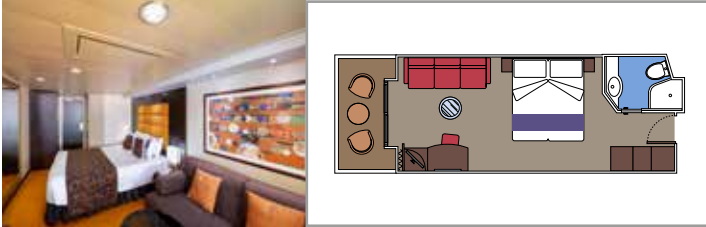

BALCONY

INCLUDED FACILITIES

- Sitting area with sofa
- Comfortable double bed or single beds (on request)
- Bathroom with shower or bathtub, vanity area with hairdryer
- Interactive TV, telephone, safe, minibar and air conditioning
- Wifi connection available (for a fee)

DELUXE BALCONY AUREA BA

BA

≈19
≈4
11-13
4

› Best ship position