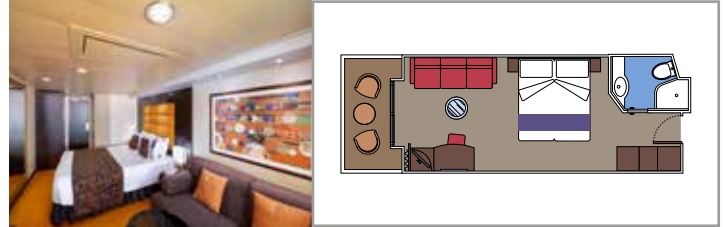

PREMIUM BALCONY BL3

BL3

≈19
≈4
12-13
4

› High deck location