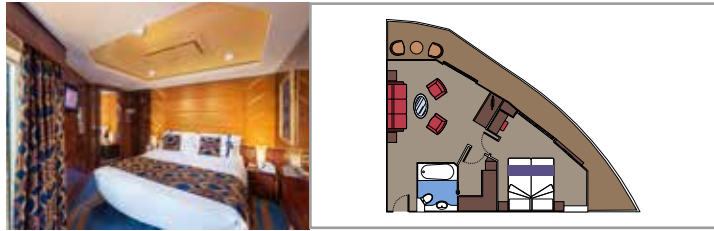

MSC YACHT CLUB ROYAL SUITE YC3

 ≈36
  ≈16
  16
  3

- › Balcony with dining table
- › Separate living area and dining room
- › Walk-in wardrobe

MSC YACHT CLUB EXECUTIVE & FAMILY SUITE YC2

 ≈45-53
  12
  3

- › Panoramic sealed window
- › Sitting area with sofa
- › Walk-in wardrobe