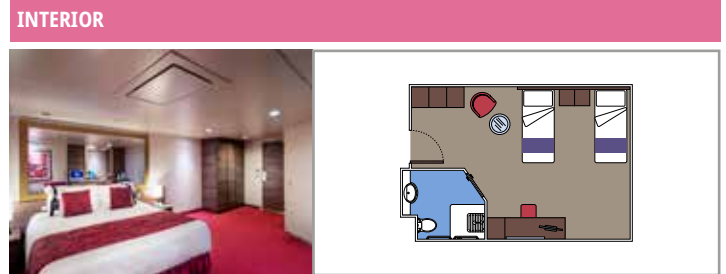

Available in:

- › **Deluxe Interior (IR2)**
  cabin size ≈25m²; medium deck location (deck 10-12)
- › **Deluxe Interior (IR1)**
  cabin size ≈25m²; low deck location (deck 8-9)

The images are representative only. Size, layout and furniture may vary (within the same cabin category).

FACILITIES FOR GUESTS WITH DISABILITIES OR REDUCED MOBILITY

Cabin door width	81,5 cm
Bathroom door width	90 cm
Size of cabin (floor space)	from ≈ 20 to ≈ 33 m²
Size of bathroom	4,1 m²
Is there a fold-down seat in the shower?	Yes
Height of seat from the floor	44 cm
Does the WC seat have grab rails?	Yes
Are wheelchairs available on board?	In limited numbers*
Are all decks/public areas accessible?	Yes
Are all lifeboats wheelchair-accessible?	No**
Do the lifts have deck indicators?	Visual, Audio & Braille
Can severely visually impaired/blind guests be catered for on the cruise?	Only with full-time carer

* Only for embarkation, disembarkation and emergencies.

** In the event of an emergency, dedicated personnel will help guests with disabilities or reduced mobility to board lifeboats.