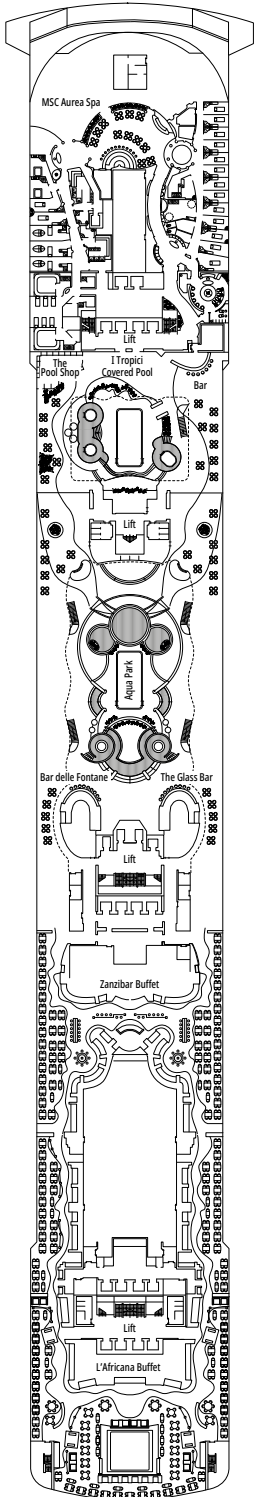

The images are representative only. Size, layout and furniture may vary (within the same cabin category).

 Cabin size (m²)

 Balcony size (m²)

 Deck location

 Accommodating up to

BALCONY

INCLUDED FACILITIES

- Sitting area with sofa
- Comfortable double bed or single beds (on request)
- Bathroom with shower or bathtub, vanity area with hairdryer
- Interactive TV, telephone, safe, minibar and air conditioning
- Wifi connection available (for a fee)

Available in:

- › **Premium Ocean View (OL1)**
cabin size ≈32m²; low deck location (deck 5)

Available in:

- › **Deluxe Interior (IR2)**
cabin size ≈25m²; medium deck location (deck 10-12)
- › **Deluxe Interior (IR1)**
cabin size ≈25m²; low deck location (deck 8-9)

The images are representative only. Size, layout and furniture may vary (within the same cabin category).

FACILITIES FOR GUESTS WITH DISABILITIES OR REDUCED MOBILITY

Cabin door width	81,5 cm
Bathroom door width	90 cm
Size of cabin (floor space)	from ≈ 20 to ≈ 33 m ²
Size of bathroom	4,1 m ²
Is there a fold-down seat in the shower?	Yes
Height of seat from the floor	44 cm
Does the WC seat have grab rails?	Yes
Are wheelchairs available on board?	In limited numbers*
Are all decks/public areas accessible?	Yes
Are all lifeboats wheelchair-accessible?	No**
Do the lifts have deck indicators?	Visual, Audio & Braille
Can severely visually impaired/blind guests be catered for on the cruise?	Only with full-time carer

MANHATTAN BAR

DECK 9
RADIOSEO

DECK 10
SOGNO

DECK 11
MERAVIGLIA

DECK 12
INCANTO

DECK 13
ARCOBALENO

4D CINEMA

CONCIERGE AREA