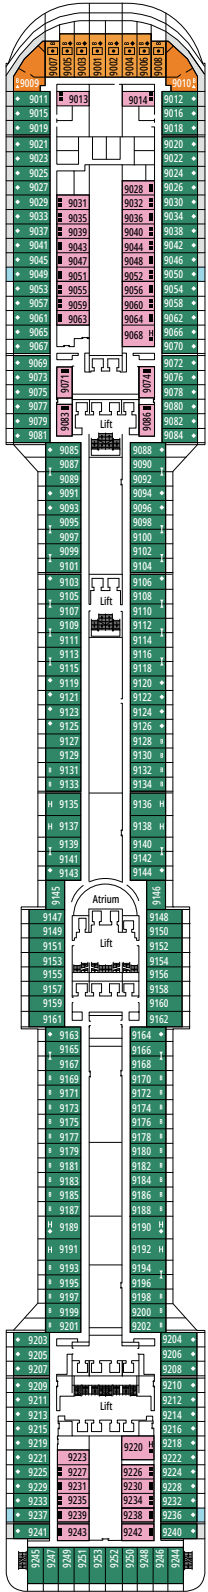

PIAZZA SAN GIORGIO