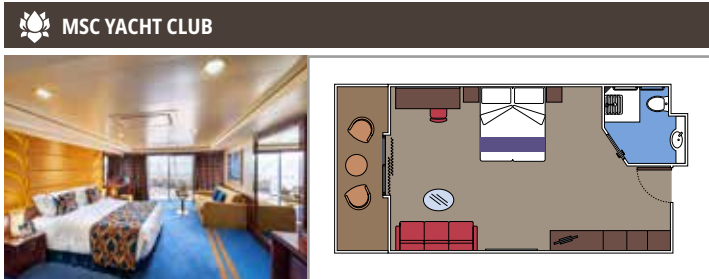

The images are representative only. Size, layout and furniture may vary (within the same cabin category).

 Cabin size (m²)

 Balcony size (m²)

 Deck location

 Accommodating up to

BALCONY

INCLUDED FACILITIES

- Sitting area with sofa
- Comfortable double bed or single beds (on request)
- Bathroom with shower or bathtub, vanity area with hairdryer
- Interactive TV, telephone, safe, minibar and air conditioning
- Wifi connection available (for a fee)

 Balcony size (m²)

 Deck location

 Accommodating up to

OCEAN VIEW

INCLUDED FACILITIES

- Window with sea view
- Relaxing armchair
- Comfortable double bed or single beds (on request)
- Bathroom with shower, vanity area with hairdryer
- Interactive TV, telephone, safe, minibar and air conditioning
- Wifi connection available (for a fee)

› Low deck location

The images are representative only. Size, layout and furniture may vary (within the same cabin category).

 Cabin size (m²)

 Balcony size (m²)

 Deck location

 Accommodating up to

FACILITIES FOR GUESTS WITH DISABILITIES OR REDUCED MOBILITY

PREMIUM OCEAN VIEW FOR GUESTS WITH DISABILITIES OR REDUCED MOBILITY

Available in:

- › **MSC Yacht Club Deluxe Suite (YC1)**
cabin size ≈35m²; balcony size ≈6m²; deck 16

Available in:

- › **Premium Balcony (BL3)**
cabin size ≈33m²; balcony size ≈6m²; high deck location (deck 12)
- › **Premium Balcony (BL2)**
cabin size ≈33m²; balcony size ≈6m²; medium deck location (deck 10-11)
- › **Premium Balcony (BL1)**
cabin size ≈33-39m²; balcony size ≈6m²; low deck location (deck 8-9)