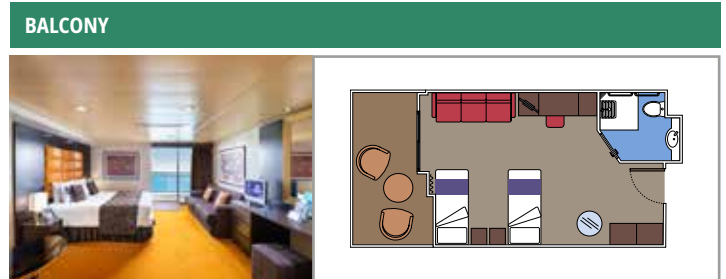

- Some Suites have a panoramic sealed window
- Spacious wardrobe
- Sitting area with sofa
- Comfortable double bed or single beds (on request)
- Bathroom with bathtub, vanity area with hairdryer
- Interactive TV, telephone, safe, minibar and air conditioning
- Wifi connection available (for a fee)

The images are representative only. Size, layout and furniture may vary (within the same cabin category).

 Cabin size (m²)

 Balcony size (m²)

 Deck location

 Accommodating up to

BALCONY

INCLUDED FACILITIES

- Sitting area with sofa
- Comfortable double bed or single beds (on request)
- Bathroom with shower or bathtub, vanity area with hairdryer
- Interactive TV, telephone, safe, minibar and air conditioning
- Wifi connection available (for a fee)

› Low deck location

The images are representative only. Size, layout and furniture may vary (within the same cabin category).

 Cabin size (m²)

 Balcony size (m²)

 Deck location

 Accommodating up to

FACILITIES FOR GUESTS WITH DISABILITIES OR REDUCED MOBILITY

PREMIUM OCEAN VIEW FOR GUESTS WITH DISABILITIES OR REDUCED MOBILITY

Available in:

- › **MSC Yacht Club Deluxe Suite (YC1)**
cabin size ≈35m²; balcony size ≈6m²; deck 16

Available in:

- › **Premium Balcony (BL3)**
cabin size ≈33m²; balcony size ≈6m²; high deck location (deck 12)
- › **Premium Balcony (BL2)**
cabin size ≈33m²; balcony size ≈6m²; medium deck location (deck 10-11)
- › **Premium Balcony (BL1)**
cabin size ≈33-39m²; balcony size ≈6m²; low deck location (deck 8-9)