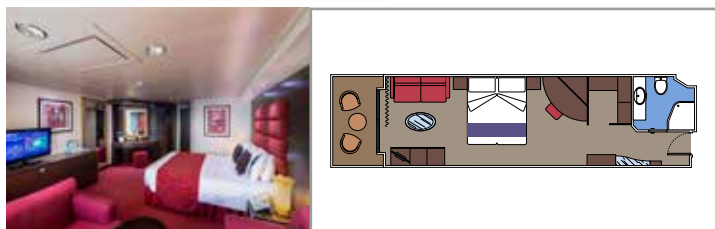

PREMIUM SUITE AUREA WITH SEALED WINDOW

SLS

≈25-31
9-11
4

- > Sealed panoramic window