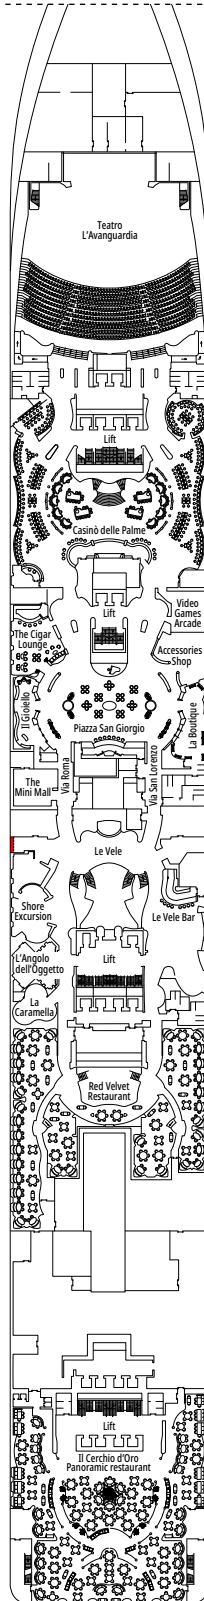

CASINÒ DELLE PALME