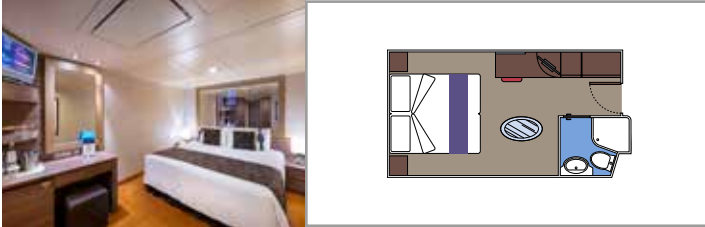

INTERIOR

INCLUDED FACILITIES

Comfortable double bed or single beds (on request)

Bathroom with shower, vanity area with hairdryer

Interactive TV, telephone, safe, minibar and air conditioning

Wifi connection available (for a fee)

DELUXE INTERIOR

IR2

≈17 10-13 4

› Medium deck location