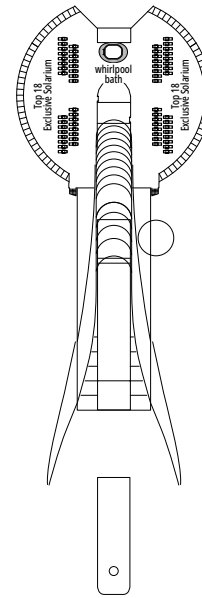

Available in:

- › **Premium Ocean View (OL1)**
cabin size ≈32m²; low deck location (deck 5)

Available in:

- › **Deluxe Interior (IR2)**
cabin size ≈25m²; medium deck location (deck 10-12)
- › **Deluxe Interior (IR1)**
cabin size ≈25m²; low deck location (deck 8-9)

The images are representative only. Size, layout and furniture may vary (within the same cabin category).

FACILITIES FOR GUESTS WITH DISABILITIES OR REDUCED MOBILITY

Cabin door width	81,5 cm
Bathroom door width	90 cm
Size of cabin (floor space)	from ≈ 20 to ≈ 33 m ²
Size of bathroom	4,1 m ²
Is there a fold-down seat in the shower?	Yes
Height of seat from the floor	44 cm
Does the WC seat have grab rails?	Yes
Are wheelchairs available on board?	In limited numbers*
Are all decks/public areas accessible?	Yes
Are all lifeboats wheelchair-accessible?	No**
Do the lifts have deck indicators?	Visual, Audio & Braille
Can severely visually impaired/blind guests be catered for on the cruise?	Only with full-time carer

MANHATTAN BAR

DECK 9
RADIOSEO

DECK 10
SOGNO

DECK 11
MERAVIGLIA

DECK 12
INCANTO

DECK 13
ARCOBALENO

4D CINEMA

CONCIERGE AREA

DECK 14
MIRAGGIO

DECK 15
SPLENDIDO

DECK 16
AURORA

DECK 18
SUN DECK

DECK 17
SOLAR DECK