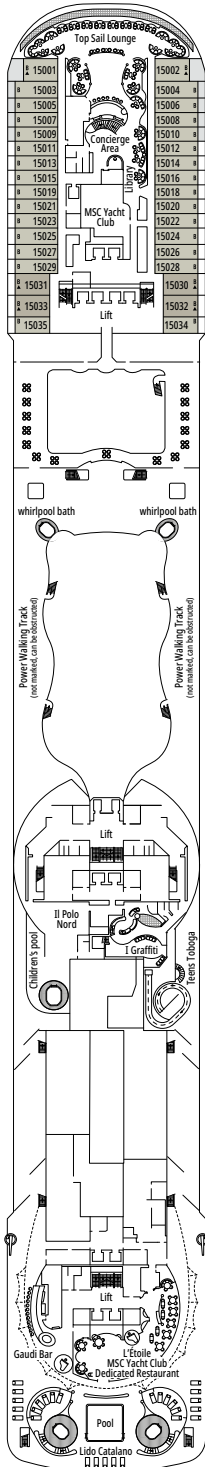

DECK 15
SPLENDIDO