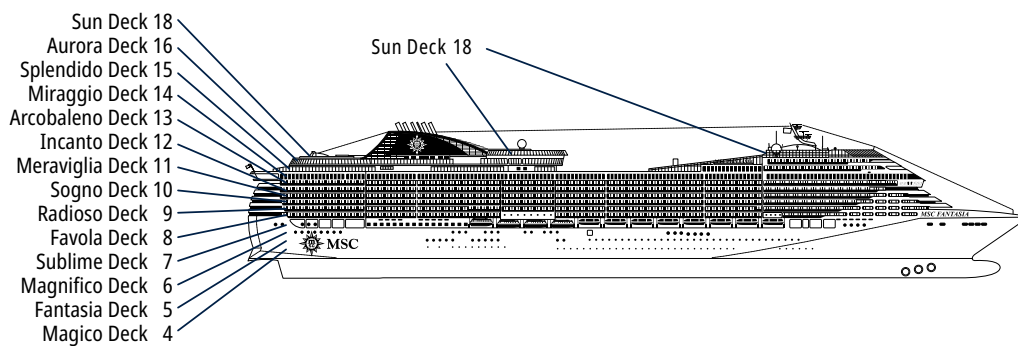

TECHNICAL CHARACTERISTICS OF THE SHIP

PIAZZA SAN GIORGIO

TECHNICAL CHARACTERISTICS OF THE SHIP

GROSS TONNAGE	137.936
LENGTH / BEAM / HEIGHT	333,30 m / 37,92 m / 67,69 m
SURFACE AREA	450.000 m ² , included 27.000 m ² public area
DECKS	18, included 14 for guests
LIFTS	25, included 15 for guests (2 panoramic and 1 for the MSC Yacht Club)
VOLTAGE (IN CABIN)	110/220 volts
MAXIMUM SPEED	23,64 knots
STABILISERS	Stabilised with 2 fins
NUMBER OF PASSENGERS	4.363
NUMBER OF CABINS	1.637, included 43 for guests with disabilities or reduced mobility
CREW MEMBERS	Approx. 1.370
POOLS	5, included 1 with sliding roof, 1 for children and 1 for the MSC Yacht Club
WHIRLPOOLS	12 whirlpool baths
ENVIRONMENTAL TECHNOLOGY	AWT-Advanced Water Treatment, Energy Saving & Monitoring System, Clean Ship 2