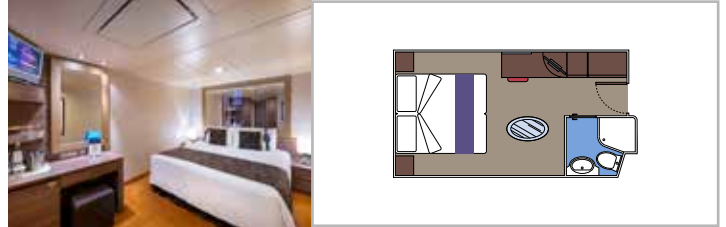

- Some Suites have a panoramic sealed window
- Spacious wardrobe
- Sitting area with sofa
- Comfortable double bed or single beds (on request)
- Bathroom with bathtub, vanity area with hairdryer
- Interactive TV, telephone, safe, minibar and air conditioning
- Wifi connection available (for a fee)

The images are representative only. Size, layout and furniture may vary (within the same cabin category).

 Cabin size (m²)

 Balcony size (m²)

 Deck location

 Accommodating up to

BALCONY

INCLUDED FACILITIES

- Sitting area with sofa
- Comfortable double bed or single beds (on request)
- Bathroom with shower or bathtub, vanity area with hairdryer
- Interactive TV, telephone, safe, minibar and air conditioning
- Wifi connection available (for a fee)

 Accommodating up to

INTERIOR

INCLUDED FACILITIES

Comfortable double bed or single beds (on request)

Bathroom with shower, vanity area with hairdryer

Interactive TV, telephone, safe, minibar and air conditioning

Wifi connection available (for a fee)

DELUXE INTERIOR

IR2

 ≈17  10-13  4

› Medium deck location

DELUXE INTERIOR

IR1

 ≈17  5-9  4