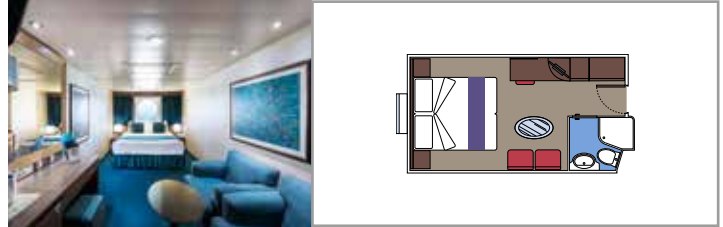

PREMIUM OCEAN VIEW

OL2

≈18
8
4

› Medium deck location