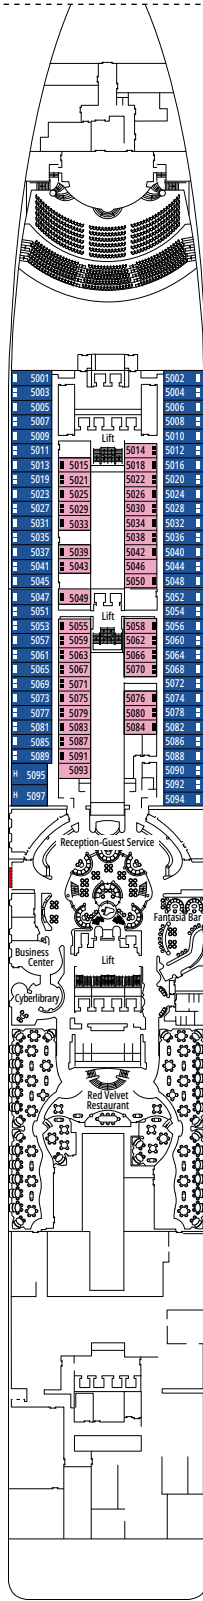

CASINÒ DELLE PALME