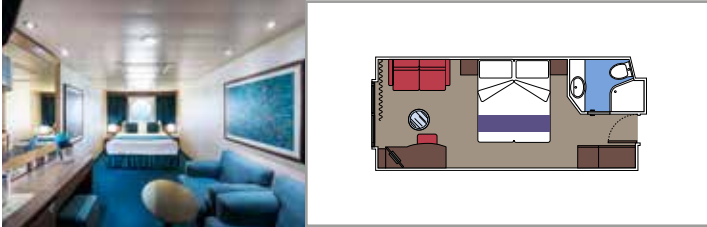

OCEAN VIEW

INCLUDED FACILITIES

- Window with sea view
- Relaxing armchair
- Comfortable double bed or single beds (on request)
- Bathroom with shower, vanity area with hairdryer
- Interactive TV, telephone, safe, minibar and air conditioning
- Wifi connection available (for a fee)

PREMIUM OCEAN VIEW

OL3

≈18
13
2

› High deck location