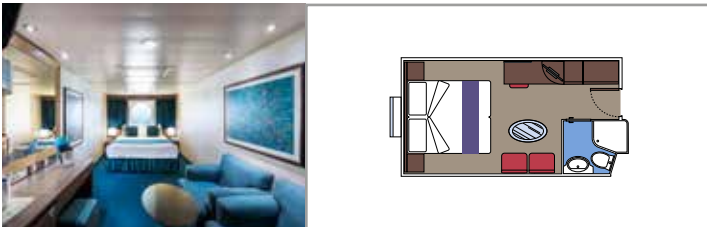

- Some Suites have a panoramic sealed window
- Spacious wardrobe
- Sitting area with sofa
- Comfortable double bed or single beds (on request)
- Bathroom with bathtub, vanity area with hairdryer
- Interactive TV, telephone, safe, minibar and air conditioning
- Wifi connection available (for a fee)

The images are representative only. Size, layout and furniture may vary (within the same cabin category).

 Cabin size (m²)

 Balcony size (m²)

 Deck location

 Accommodating up to

BALCONY

INCLUDED FACILITIES

- Sitting area with sofa
- Comfortable double bed or single beds (on request)
- Bathroom with shower or bathtub, vanity area with hairdryer
- Interactive TV, telephone, safe, minibar and air conditioning
- Wifi connection available (for a fee)

 Balcony size (m²)

 Deck location

 Accommodating up to

OCEAN VIEW

INCLUDED FACILITIES

- Window with sea view
- Relaxing armchair
- Comfortable double bed or single beds (on request)
- Bathroom with shower, vanity area with hairdryer
- Interactive TV, telephone, safe, minibar and air conditioning
- Wifi connection available (for a fee)

PREMIUM OCEAN VIEW

OL1

 ≈18
  5
  4

› Low deck location

The images are representative only. Size, layout and furniture may vary (within the same cabin category).

 Cabin size (m²)

 Balcony size (m²)

 Deck location