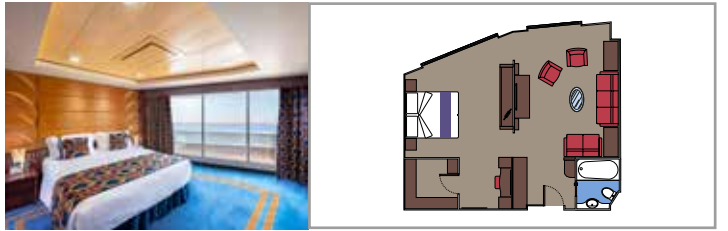

MSC YACHT CLUB ROYAL SUITE YC3

 ≈36
  ≈16
  16
  3

- › Balcony with dining table
- › Separate living area and dining room
- › Walk-in wardrobe

MSC YACHT CLUB EXECUTIVE & FAMILY SUITE YC2

 ≈45-53
  12
  3

- › Panoramic sealed window
- › Sitting area with sofa
- › Walk-in wardrobe

MSC YACHT CLUB GRAND SUITE YCP

 ≈29
  ≈6
  15-16
  3

- › Sitting area with sofa
- › Spacious wardrobe

MSC YACHT CLUB DELUXE SUITE YC1

 ≈23-29
  ≈4-6
  15-16
  3

- › Sitting area with sofa
- › Spacious wardrobe