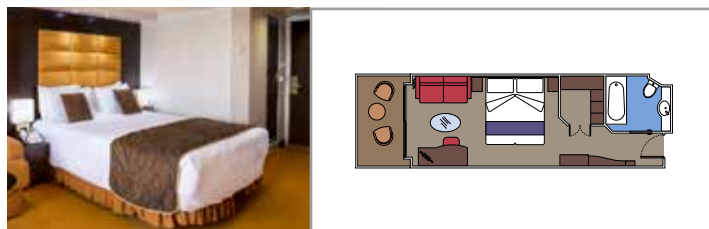

- Some Suites have a panoramic sealed window
- Spacious wardrobe
- Sitting area with sofa
- Comfortable double bed or single beds (on request)
- Bathroom with bathtub, vanity area with hairdryer
- Interactive TV, telephone, safe, minibar and air conditioning
- Wifi connection available (for a fee)

GRAND SUITE AUREA

SX

 ≈38-41
  ≈4-6
  9-11
  4

- > Sitting area with sofa
- > Walk-in wardrobe

PREMIUM SUITE AUREA

SL1

 ≈29-33
  ≈4-6
  10-12
  3

- > Spacious wardrobe

PREMIUM SUITE AUREA WITH SEALED WINDOW

SLS

 ≈25-31
  9-11
  4

- > Sealed panoramic window

DELUXE SUITE AUREA WITH SEALED WINDOW

SRS

 ≈22-23
  10-11
  2

- > Sealed panoramic window

The images are representative only. Size, layout and furniture may vary (within the same cabin category).

 Cabin size (m²)

 Balcony size (m²)

 Deck location

 Accommodating up to

BALCONY

INCLUDED FACILITIES

- Sitting area with sofa
- Comfortable double bed or single beds (on request)
- Bathroom with shower or bathtub, vanity area with hairdryer
- Interactive TV, telephone, safe, minibar and air conditioning
- Wifi connection available (for a fee)