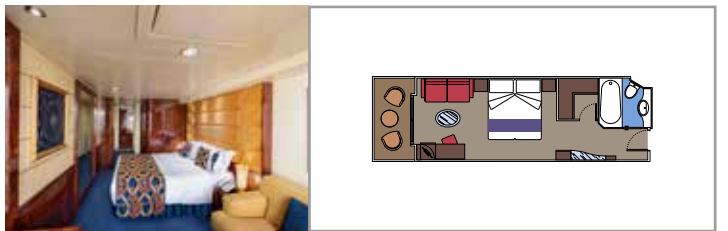

MSC YACHT CLUB ROYAL SUITE YC3

 ≈36
  ≈16
  16
  3

- › Balcony with dining table
- › Separate living area and dining room
- › Walk-in wardrobe

MSC YACHT CLUB EXECUTIVE & FAMILY SUITE YC2

 ≈45-53
  12
  3

- › Panoramic sealed window
- › Sitting area with sofa
- › Walk-in wardrobe

MSC YACHT CLUB GRAND SUITE YCP

 ≈29
  ≈6
  15-16
  3

- › Sitting area with sofa
- › Spacious wardrobe

MSC YACHT CLUB DELUXE SUITE YC1

 ≈23-29
  ≈4-6
  15-16
  3

- › Sitting area with sofa
- › Spacious wardrobe

- Some Suites have a panoramic sealed window
- Spacious wardrobe
- Sitting area with sofa
- Comfortable double bed or single beds (on request)
- Bathroom with bathtub, vanity area with hairdryer
- Interactive TV, telephone, safe, minibar and air conditioning
- Wifi connection available (for a fee)

The images are representative only. Size, layout and furniture may vary (within the same cabin category).

 Cabin size (m²)

 Balcony size (m²)

 Deck location

 Accommodating up to

BALCONY

INCLUDED FACILITIES

- Sitting area with sofa
- Comfortable double bed or single beds (on request)
- Bathroom with shower or bathtub, vanity area with hairdryer
- Interactive TV, telephone, safe, minibar and air conditioning
- Wifi connection available (for a fee)